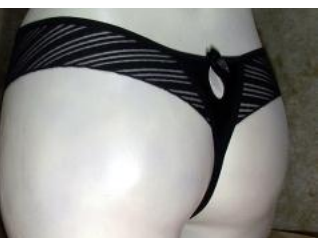

Wolbar Thong with keyhole

$28.80 USD

Available in: Small (S)

Front material: Polyester/Satin/Nylon & Sheer

Back material: Polyester/Satin/Nylon & Sheer

VPL Risk: None! You can safely wear this panty with anything

Color: black

Extra features: Keyhole