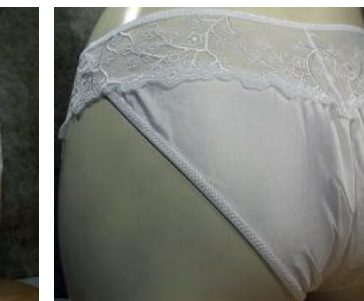

Corin Perla brief
$54.60 USD
Available in: Large (L)
Front material: Polyester/Satin/Nylon & Sheer
Back material: Polyester/Satin/Nylon & Sheer
VPL Risk: Medium (not recommended for light clothing)
Color: white