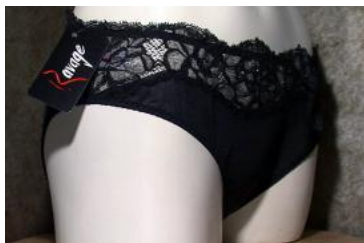

Ravage Bikini
$78.00 USD
Available in: Medium (M)
Front material: Polyester/Satin/Nylon & Sheer
Back material: Polyester/Satin/Nylon & Sheer
VPL Risk: Medium (not recommended for light clothing)
Color: black