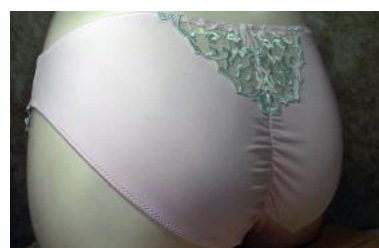

Felina Helena Bikini
$25.00 USD
Available in: Small (S), Medium (M)
Front material: Polyester/Satin/Nylon & Sheer
Back material: Polyester/Satin/Nylon & Sheer
VPL Risk: Low (slight risk with very light/thin clothing)
Color: pink