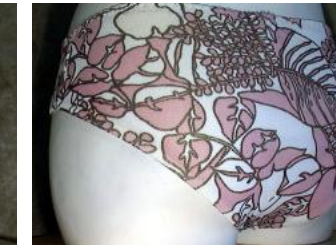

Third Floor Design Hibiscus

$24.00 USD

Available in: Large (L)

Front material: Polyester/Satin/Nylon & Sheer

Back material: Polyester/Satin/Nylon & Sheer

VPL Risk: High (suitable for jeans and other heavy clothing)

Color: print