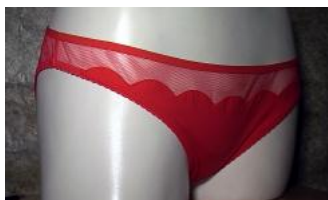

Huit Cupcake French-Braslian panty
$48.40 USD
Available in: Medium (M), Large (L)
Front material: Polyester/Satin/Nylon & Sheer
Back material: Polyester/Satin/Nylon & Sheer
VPL Risk: Medium (not recommended for light clothing)
Color: red